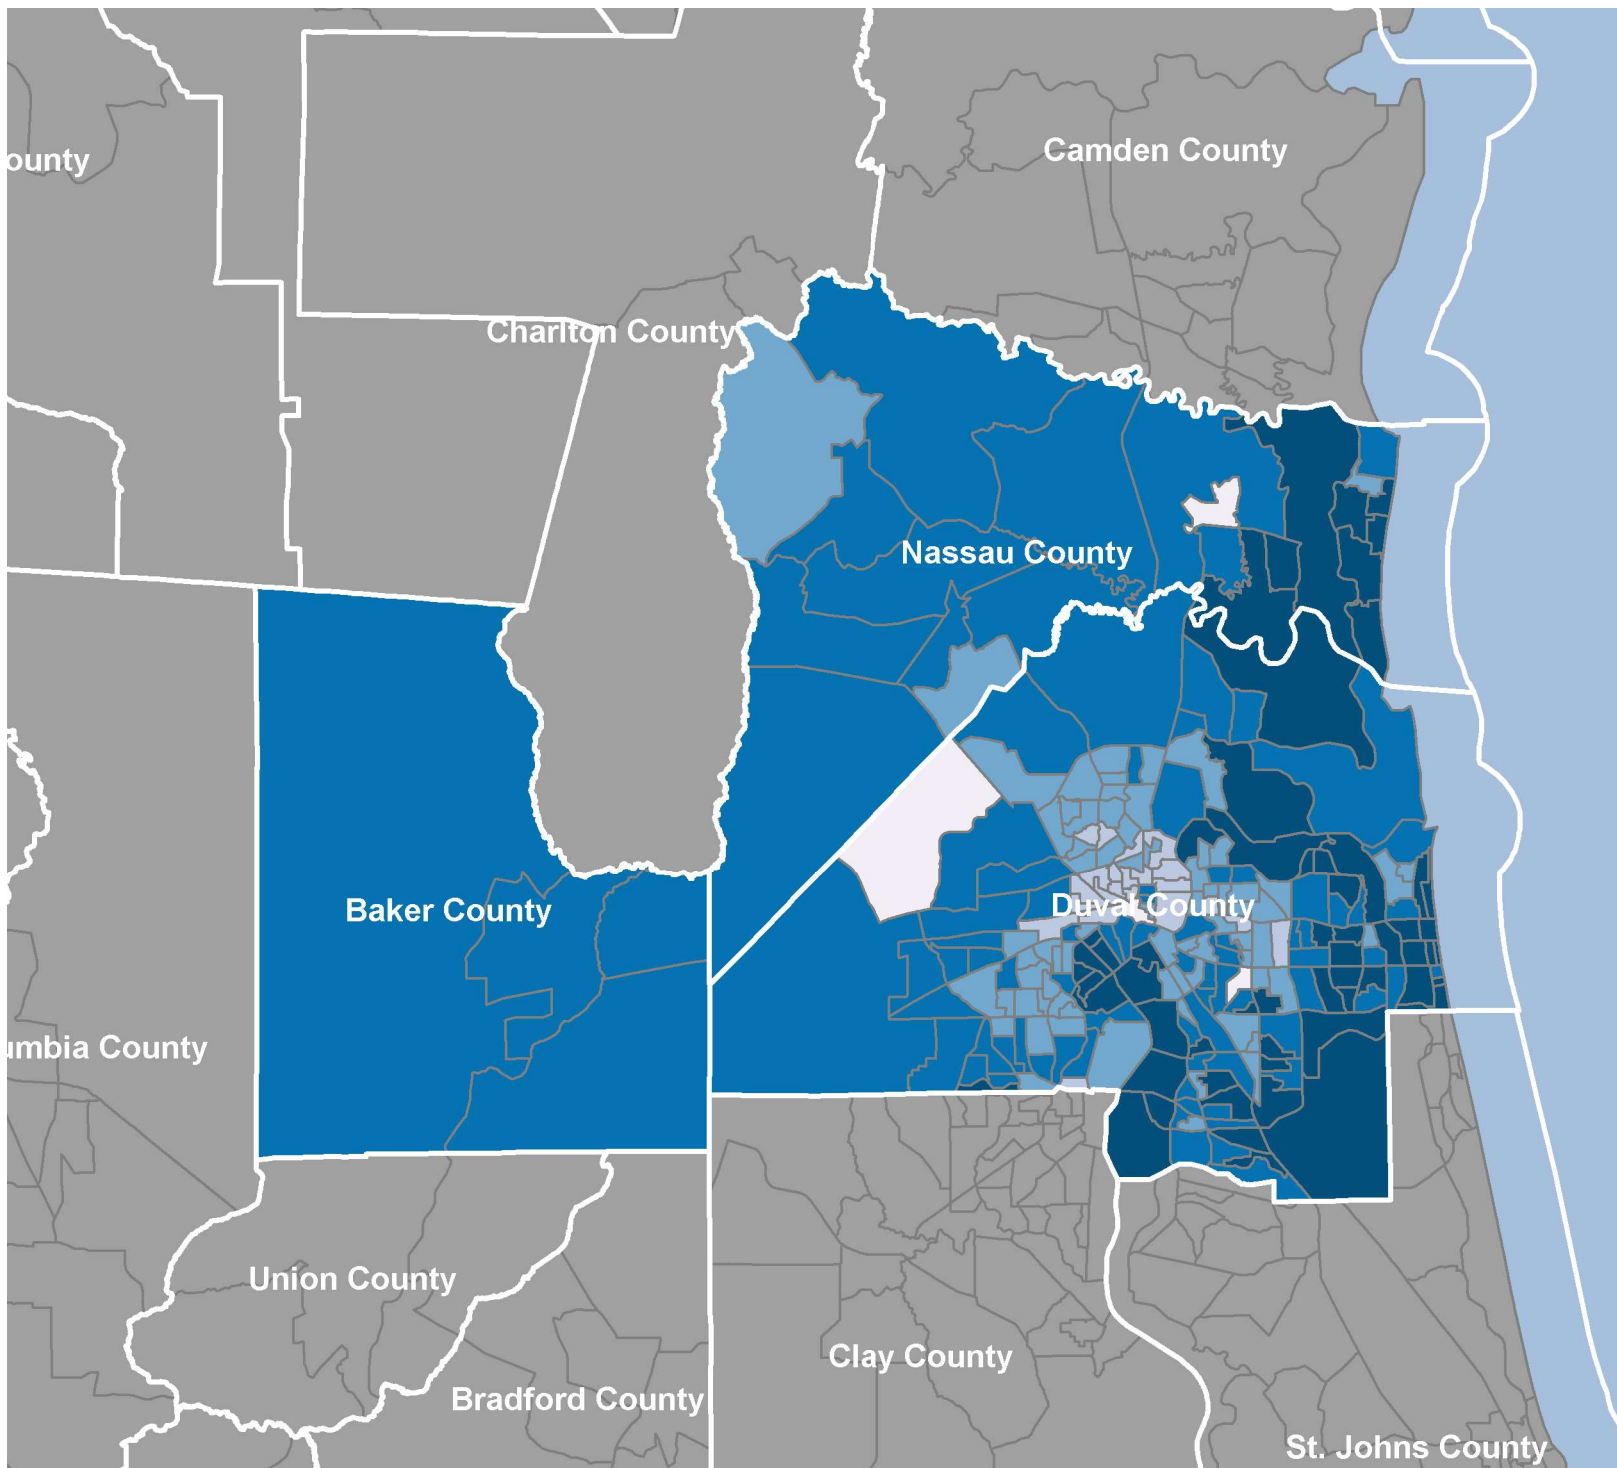

FIRST FEDERAL BANK OF FLORIDA - 2025 CRA - ASSESSMENT AREA INCOME MAP

JAX

Income Level